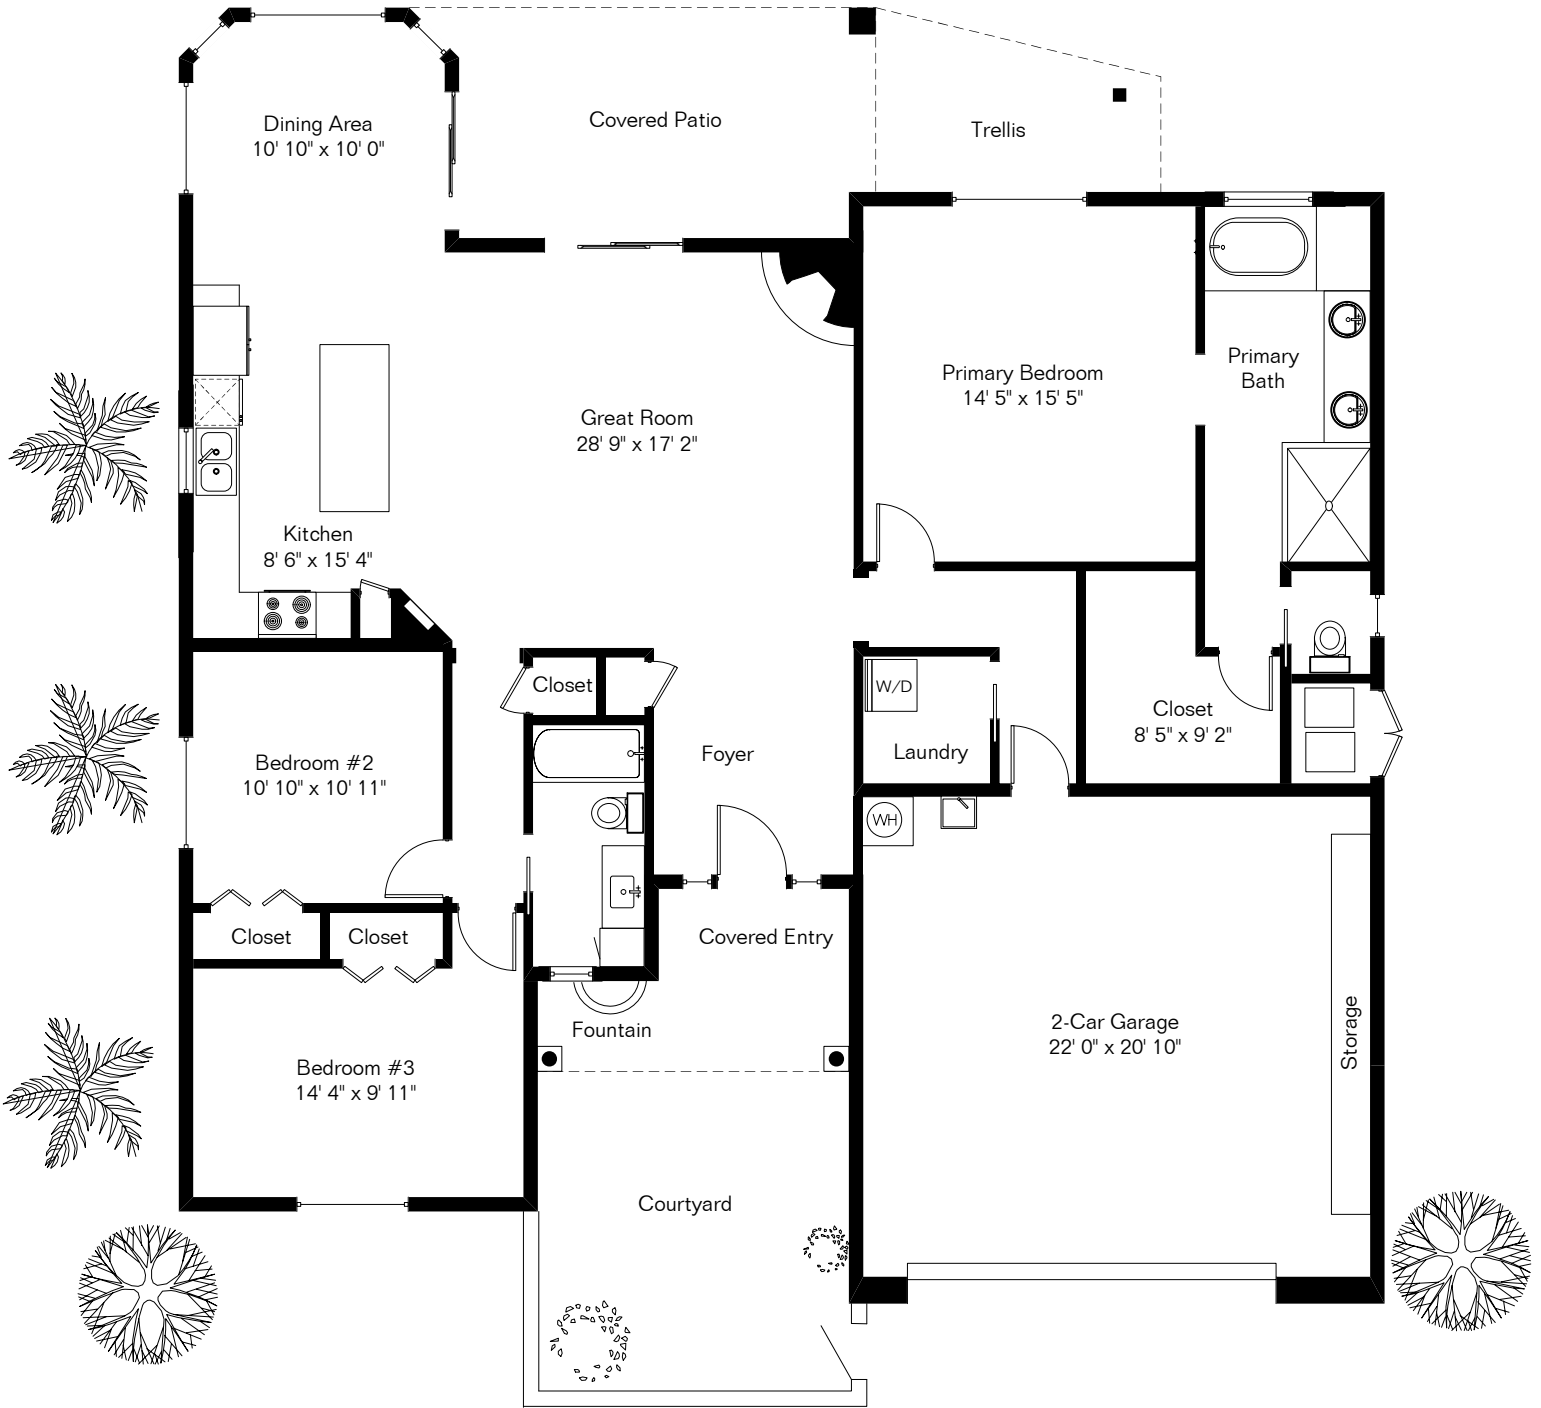

The square footages and room size information are deemed to be reliable but are not guaranteed and should be independently verified. This drawing is for marketing purposes only.

# 11751 N La Tanya Dr

Living Area 1,771 Sq Ft  
Garage 509 Sq Ft

Site Visit August 2023

Copyright 2023 Floor Plans First! LLC  
All Rights Reserved.

Floor Plans First! LLC  
See the Floor Plan First!

FloorPlansFirst.com™  
(520) 881-1500